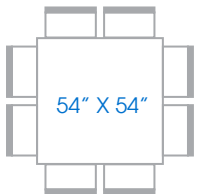

## RECTANGULAR TABLES

ADDITIONAL SIZED TABLES ALSO AVAILABLE: 4-FOOT SERPENTINE, 5-FOOT SERPENTINE, 60-INCH QUARTER ROUND, 60-INCH HALF ROUND, 30-INCH SQUARE COCKTAIL, 36-INCH TRIANGLE COCKTAIL AND 72-INCH TRIANGLE TABLE

THE "SPACE NEEDED" IS FOR ESTIMATION PURPOSES ONLY AND ALLOWS ROOM FOR CHAIRS AND A NARROW AISLE PASSAGE. FOR MORE COMFORTABLE SEATING, ALLOW UP TO AN ADDITIONAL 2 SQUARE FEET PER GUEST.

SEATS: 3 PEOPLE  
 SPACE NEEDED: 13' X 6'  
 LINEN SIZE:  
 · FLOOR LENGTH 78" X 132"  
 · TOP CLOTH: 60" X 120"

SEATS: 4 PEOPLE  
 SPACE NEEDED: 13' X 6'  
 LINEN SIZE:  
 · FLOOR LENGTH 78" X 156"  
 · TOP CLOTH: 60" X 120"

SEATS: 8-10 PEOPLE  
 SPACE NEEDED: 13' X 7'  
 LINEN SIZE:  
 · FLOOR LENGTH 90" X 156"  
 · LAP LENGTH: 60" X 120"

SEATS: 6-8 PEOPLE  
 SPACE NEEDED: 9' X 9'  
 LINEN SIZE:  
 · FLOOR LENGTH 114" SQUARE  
 · FLOOR LENGTH: 80" SQUARE  
 · LAP LENGTH: 80" SQUARE

SEATS: 10-12 PEOPLE  
 SPACE NEEDED: 13' X 8'  
 LINEN SIZE:  
 · FLOOR LENGTH 108" X 156"  
 · LAP LENGTH: 90" X 132"