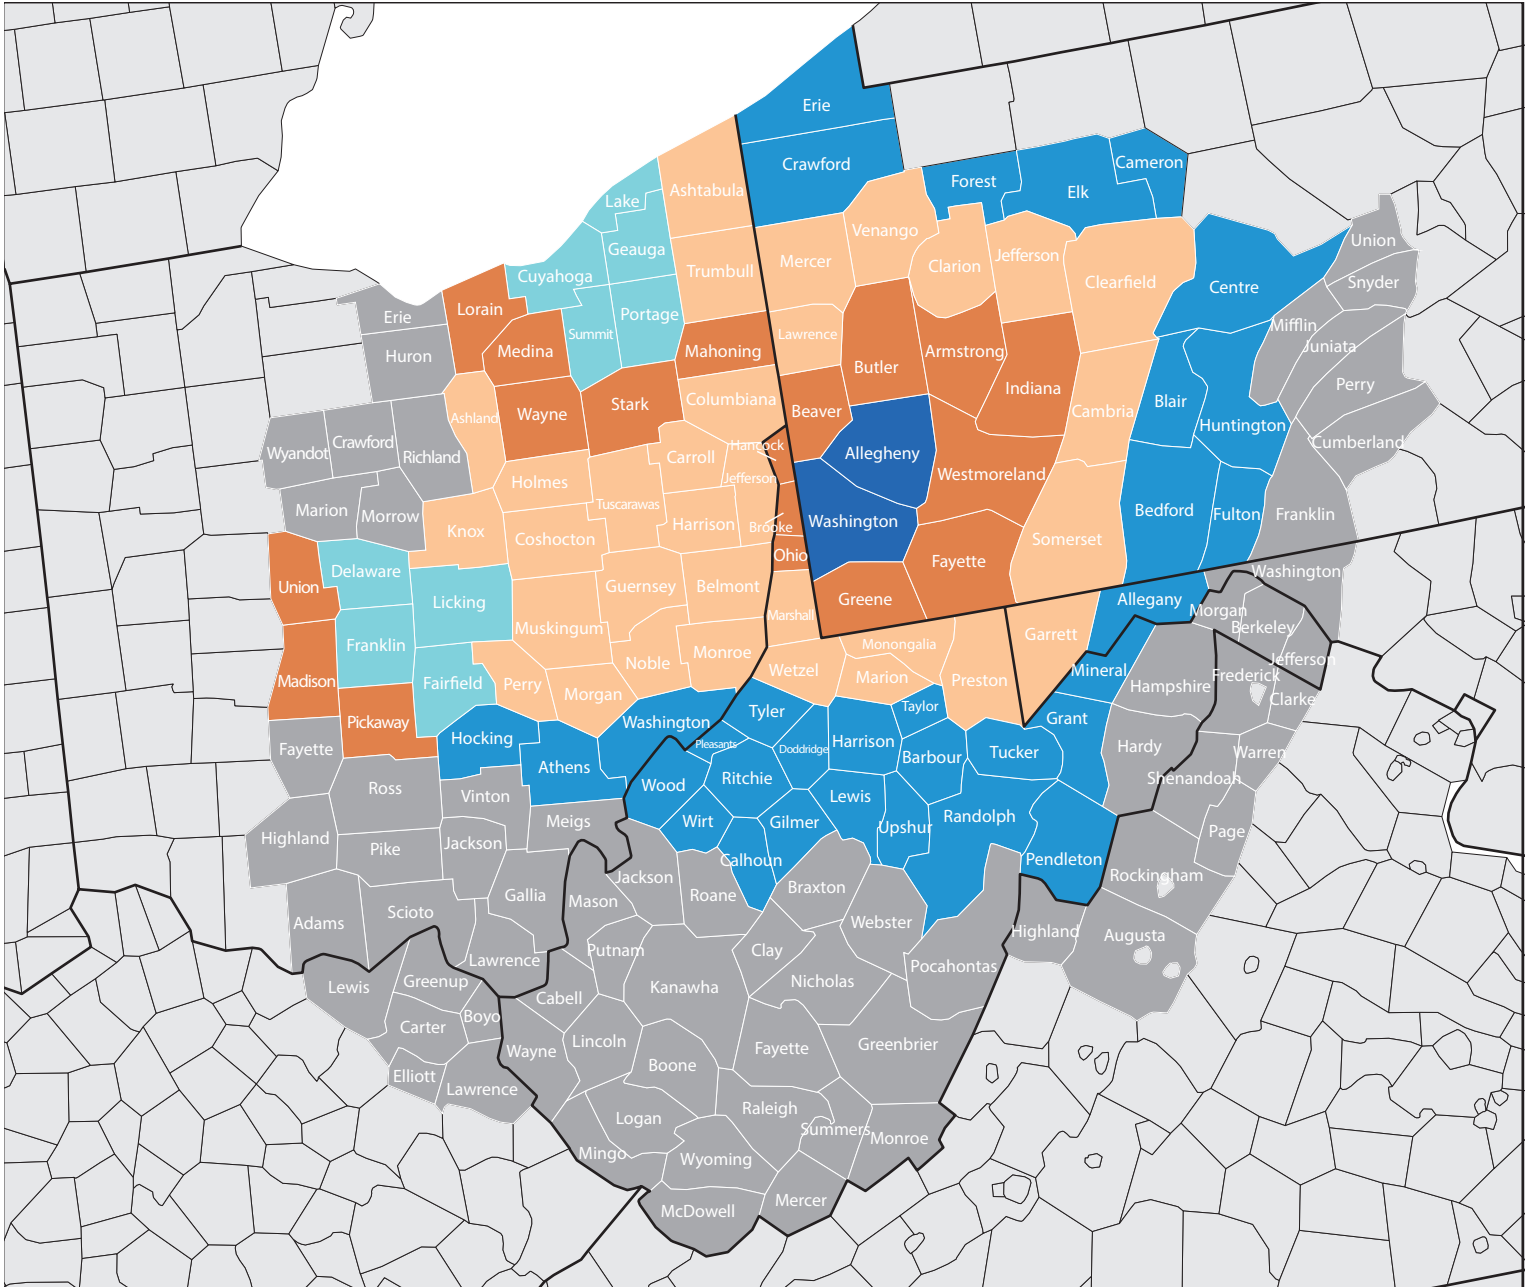

DELIVERY AREAS & RATES BY U.S. COUNTY

RATES

\$89.00			\$205.00 - \$750 min.
\$89.00 - \$500 rental min. or \$150 del.			\$285.00 - \$1,000 min.
\$105.00 - \$500 min. or \$150 del.			Call for quote
\$155.00 - \$600 min.			

*Minimum delivery rates are based on rental order. If rental order does not meet minimum, please secure a quote from Shawn.

CURRENTLY SERVING

Pennsylvania • Ohio • Maryland • West Virginia • New York • DC • Virginia