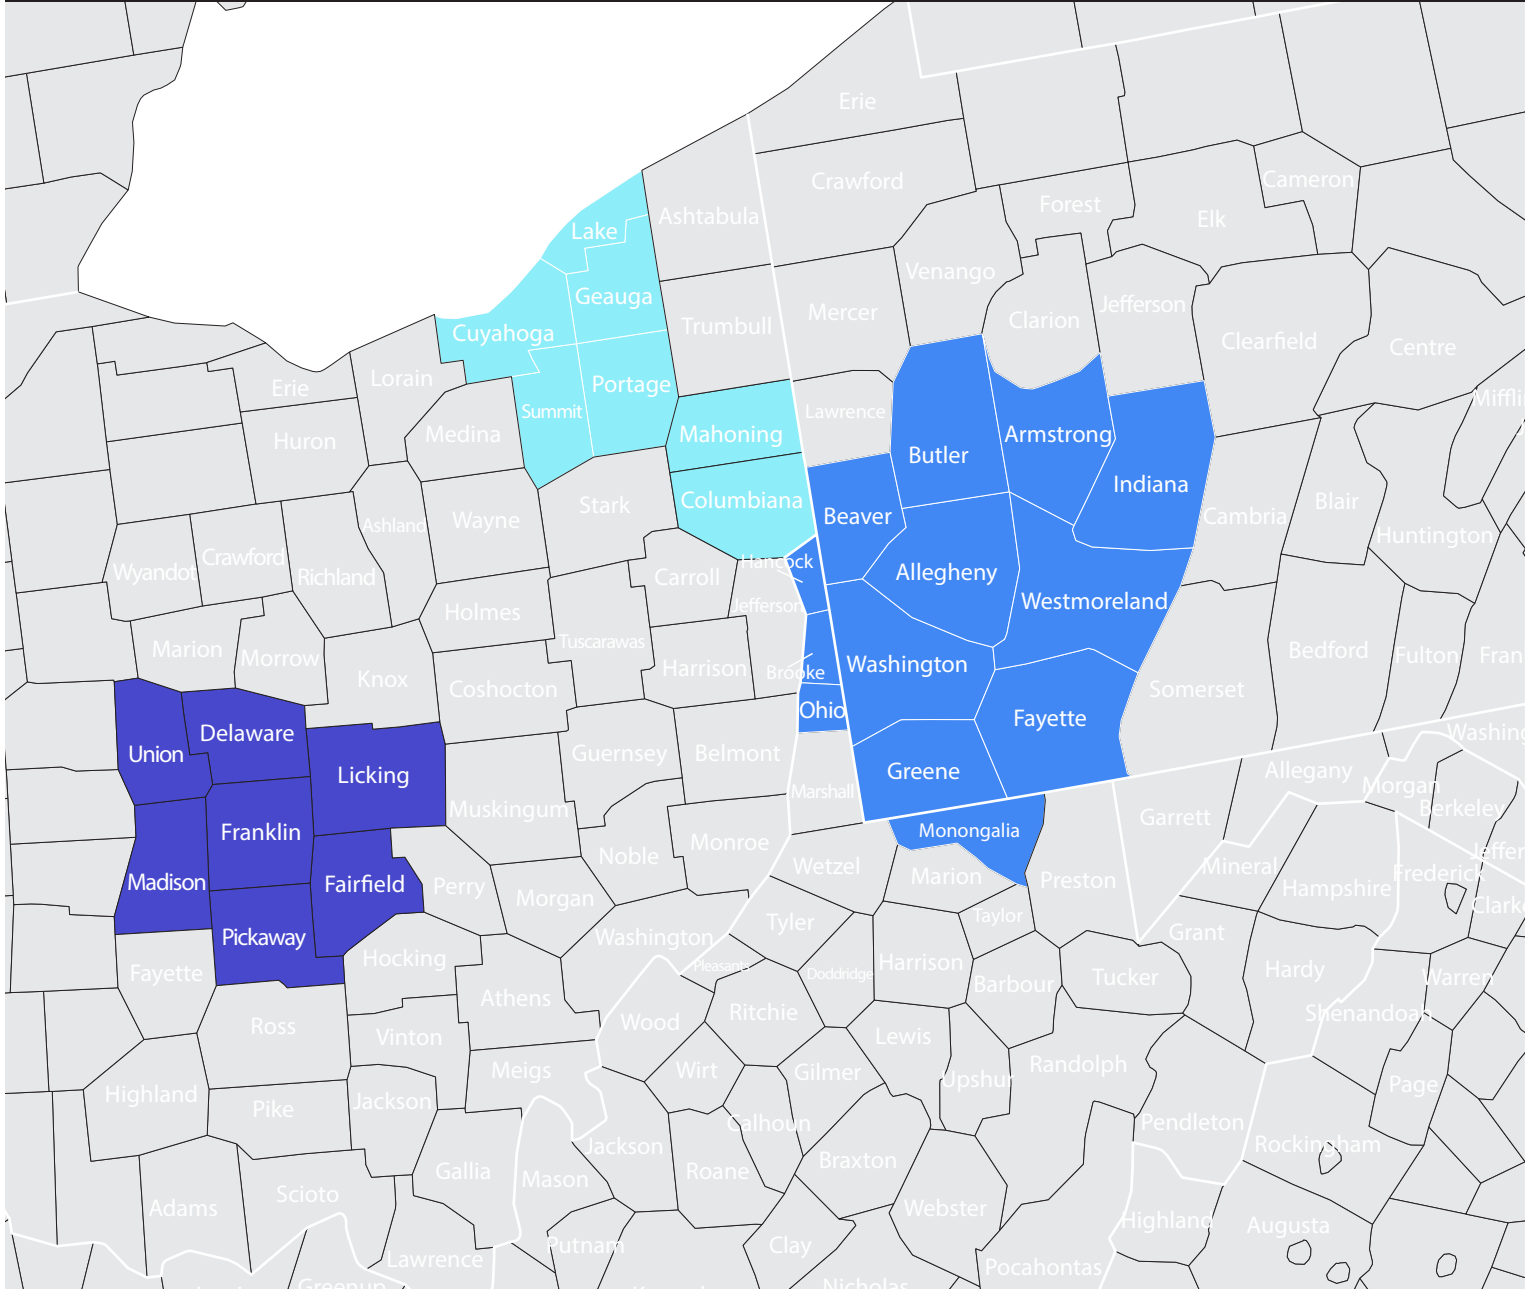

DELIVERY AREAS & RATES BY U.S. COUNTY

RATES

- \$89.00 - \$750 rental min.
- \$89.00 - \$3,000 rental min.
- \$89.00 - \$1,500 rental min.
- Call for quote